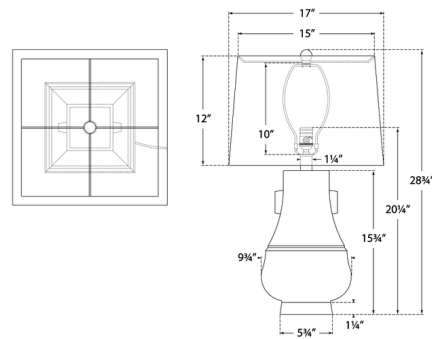

Shown in ivory / natural percale

Specifications

COLOR	Natural Percale
BODY FINISH	Ivory
WATTAGE	100W
DIMMER	Included
DIMENSIONS	17"W x 28.75"H x 17"D
BULB NOT INCLUDED	1 x A19/Medium (E26)/100W/120V Incandescent
OTHER BULB OPTIONS	1 x A19/Medium (E26)/120V LED