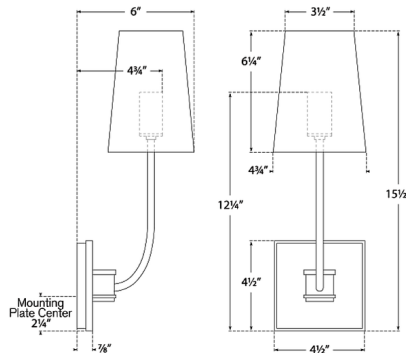

Shown in polished nickel / linen

Specifications

COLOR	Linon
BODY FINISH	Polished Nickel
WATTAGE	25W
DIMMER	Standard 120V
DIMENSIONS	4.75"W x 15.5"H x 6"D
BULB NOT INCLUDED	1 x B11/Candelabra (E12)/25W/120V Incandescent
OTHER BULB OPTIONS	1 x B11/Candelabra (E12)/120V LED