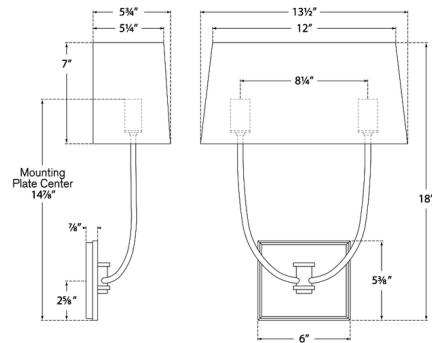

Shown in antique-burnished brass / linen

Specifications

COLOR Linen
BODY FINISH Antique-Burnished Brass
WATTAGE 80W
DIMMER Standard 120V
DIMENSIONS 13.5"W x 18"H x 6.25"D
BULB NOT INCLUDED 2 x B11/Candelabra (E12)/40W/120V Incandescent
OTHER BULB OPTIONS 2 x B11/Candelabra (E12)/120V LED