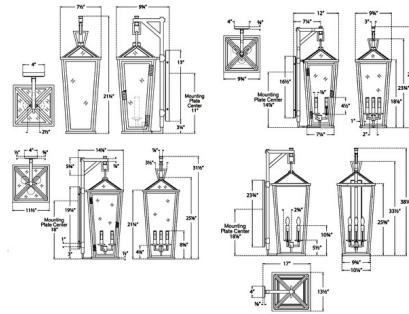

By Visual Comfort Signature

Description

The Darlana Tall Bracketed Outdoor Wall Light adds an airy traditional look to your exterior space. The steel frame, with offset corners, glass panels, and a triangular loop detail, cast warm shadows across your area.

Shown in bronze / clear

Specifications

COLOR Clear
 BODY FINISH Bronze
 WATTAGE 180W
 DIMMER Standard 120V
 DIMENSIONS 11.5"W x 31.5"H x 14"D
 BULB NOT INCLUDED 3 x B10/Candelabra (E12)/60W/120V Incandescent
 OTHER BULB OPTIONS 3 x B10/Candelabra (E12)/120V LED