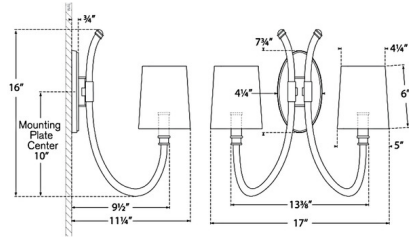

Shown in antique brass / crystal / linen

Specifications

COLOR Linen
BODY FINISH Antique Brass / Crystal
WATTAGE 80W
DIMMER Standard 120V
DIMENSIONS 17"W x 16"H x 11.25"D
BULB NOT INCLUDED 2 x B11/Candelabra (E12)/40W/120V Incandescent
OTHER BULB OPTIONS 2 x B11/Candelabra (E12)/120V LED