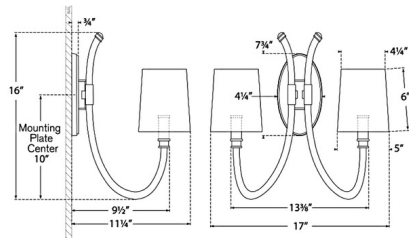

Shown in antique brass / crystal / linen

Specifications

COLOR Linen
BODY FINISH Antique Brass / Crystal
WATTAGE 80W
DIMMER Standard 120V
DIMENSIONS 17"W x 16"H x 11.25"D
BULB NOT INCLUDED 2 x B11/Candelabra (E12)/40W/120V Incandescent
OTHER BULB OPTIONS 2 x B11/Candelabra (E12)/120V LED