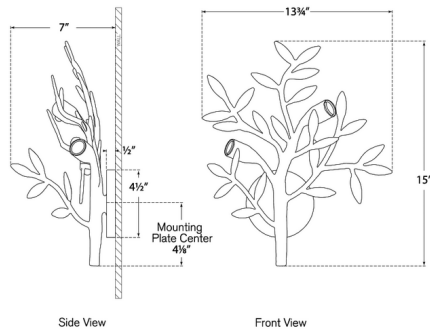

### Specifications

COLOR . . . . . N/A  
BODY FINISH . . . . . Antique Gold Leaf  
WATTAGE . . . . . 120W  
DIMMER . . . . . Standard 120V  
DIMENSIONS . . . . . 13.75"W x 15"H x 7"D  
BULB NOT INCLUDED . . . . . 2 x G16.5/Candelabra (E12)/60W/120V Incandescent  
OTHER BULB OPTIONS . . . . . 2 x G16.5/Candelabra (E12)/120V LED