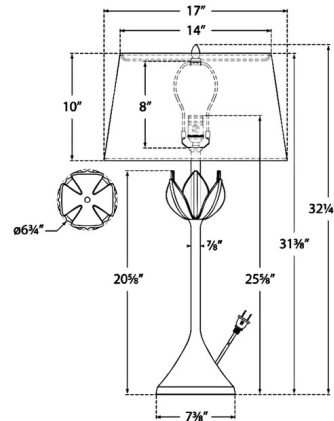

Description

The Alberto Table Lamp is inspired by the elegant floral forms found in nature. The bloom accented stem, with intricate petals, adds a sculptural beauty while the linen shade casts warm shadows across your space. Dimmer is located on the lamp socket.

Shown in plaster white / linen

Specifications

COLOR Linen
BODY FINISH Plaster White
WATTAGE 100W
DIMMER Included
DIMENSIONS 17"W x 32.25"H
BULB NOT INCLUDED 1 x A19/Medium (E26)/100W/120V Incandescent
OTHER BULB OPTIONS 1 x A19/Medium (E26)/120V LED

Technical Information

PRODUCT DIMENSIONS Cord: 120"

CLICK TO VIEW PRODUCT

Notes: