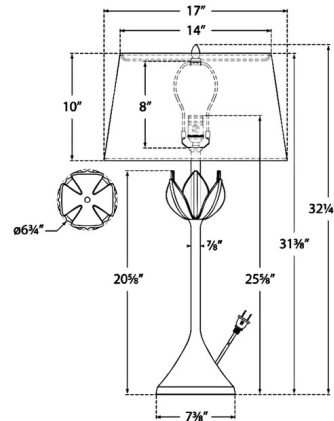

Description

The Alberto Table Lamp is inspired by the elegant floral forms found in nature. The bloom accented stem, with intricate petals, adds a sculptural beauty while the linen shade casts warm shadows across your space. Dimmer is located on the lamp socket.

Shown in plaster white / linen

Specifications

| | |
|--------------------|---|
| COLOR | Linen |
| BODY FINISH | Plaster White |
| WATTAGE | 100W |
| DIMMER | Included |
| DIMENSIONS | 17"W x 32.25"H |
| BULB NOT INCLUDED | 1 x A19/Medium (E26)/100W/120V Incandescent |
| OTHER BULB OPTIONS | 1 x A19/Medium (E26)/120V LED |

Technical Information

| | |
|--------------------|------------------|
| PRODUCT DIMENSIONS | Cord: 120" |
|--------------------|------------------|

CLICK TO VIEW PRODUCT

Notes: