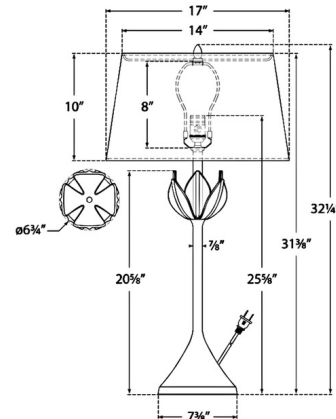

### Specifications

COLOR	..... Linen
BODY FINISH	..... Plaster White
WATTAGE	..... 100W
DIMMER	..... Included
DIMENSIONS	..... 17"W x 32.25"H
BULB NOT INCLUDED	..... 1 x A19/Medium (E26)/100W/120V Incandescent
OTHER BULB OPTIONS	..... 1 x A19/Medium (E26)/120V LED

### Technical Information

PRODUCT DIMENSIONS	..... Cord: 120"
--------------------	------------------

CLICK TO VIEW PRODUCT

Notes: