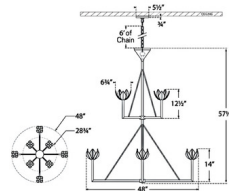

Specifications

COLOR N/A
 BODY FINISH Plaster White
 WATTAGE 72W
 DIMMER Standard 120V
 DIMENSIONS 35.5"W x 43"H
 BULB NOT INCLUDED 8 x G16.5/Candelabra (E12)/9W/120V LED
 OTHER BULB OPTIONS G16.5/Candelabra (E12)/60W/120V Incandescent

Technical Information

PRODUCT DIMENSIONS Adjustable Chain Length: 72"

Shown in plaster white

CLICK TO VIEW PRODUCT

Notes: