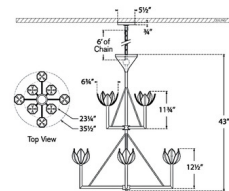

Specifications

COLOR N/A
 BODY FINISH Plaster White
 WATTAGE 72W
 DIMMER Standard 120V
 DIMENSIONS 35.5"W x 43"H
 BULB NOT INCLUDED 8 x G16.5/Candelabra (E12)/9W/120V LED
 OTHER BULB OPTIONS G16.5/Candelabra (E12)/60W/120V Incandescent

Technical Information

PRODUCT DIMENSIONS Adjustable Chain Length: 72"

Shown in plaster white

CLICK TO VIEW PRODUCT

Notes: