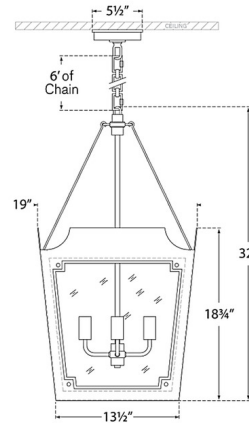

Specifications

COLOR Clear
BODY FINISH Celadon / Gild
WATTAGE 240W
DIMMER Standard 120V
DIMENSIONS 19"W x 32"H
BULB NOT INCLUDED 4 x B10/Candelabra (E12)/60W/120V Incandescent
OTHER BULB OPTIONS 4 x B10/Candelabra (E12)/120V LED

Technical Information

PRODUCT DIMENSIONS Adjustable Chain Length: 72"

Shown in celadon / gild / clear

CLICK TO VIEW PRODUCT

Notes: