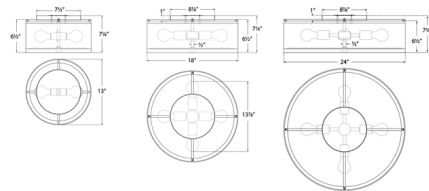

### Specifications

COLOR	N/A
BODY FINISH	Light Cream / Natural Linen
WATTAGE	120W
DIMMER	Standard 120V
DIMENSIONS	13"W x 7.25"H
BULB NOT INCLUDED	2 x A19/Medium (E26)/60W/120V Incandescent
OTHER BULB OPTIONS	2 x A19/Medium (E26)/120V LED