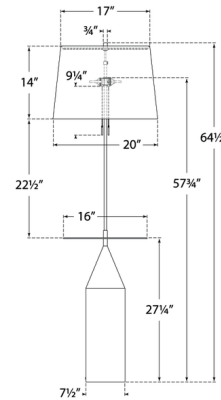

Shown in aged iron / linen

Specifications

COLOR Linen
BODY FINISH Aged Iron
WATTAGE 120W
DIMMER N/A
DIMENSIONS 20"W x 64.5"H
BULB NOT INCLUDED 2 x A19/Medium (E26)/60W/120V Incandescent
OTHER BULB OPTIONS 2 x A19/Medium (E26)/120V LED