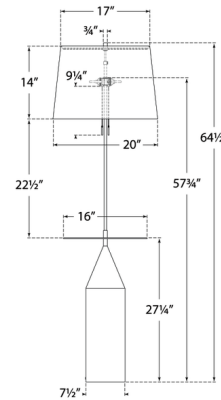

Description

The Zephyr Floor Lamp offers form and function in its intentional, precise design. A modern base is paired with a classic linen shade to make this eclectic piece easy to place in a variety of interior settings. The lamp provides soft ambient lighting, and its small round table is perfect for holding a book, drink, or your phone.

Shown in aged iron / linen

Specifications

COLOR Linen
BODY FINISH Aged Iron
WATTAGE 120W
DIMMER N/A
DIMENSIONS 20"W x 64.5"H
BULB NOT INCLUDED 2 x A19/Medium (E26)/60W/120V Incandescent
OTHER BULB OPTIONS 2 x A19/Medium (E26)/120V LED