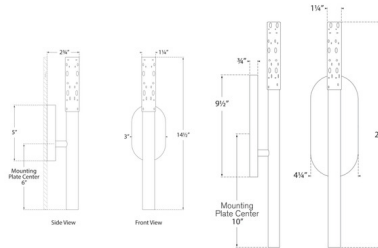

By Visual Comfort Signature

Description

The Rousseau Cylinder Wall Sconce offers a sleek and minimalist aesthetic for your interior space. Its streamlined, contemporary design incorporates cylindrical glass, which projects a warm glow and gentle shadows throughout the space. Note: Smallest fixture does not cover a standard US junction box and requires a 2 x 4 junction box.

Shown in bronze / seeded glass

Specifications

COLOR Seeded Glass
 BODY FINISH Bronze
 WATTAGE 6W
 DIMMER Low Voltage Electronic
 DIMENSIONS 3"W x 14"H x 3"D
 INTEGRATED LED MODULE 1 x LED/6W/120V LED

Technical Information