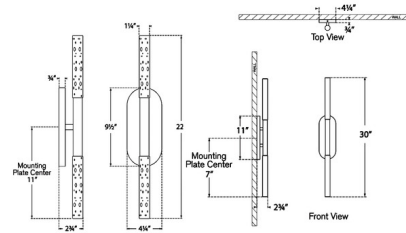

### Specifications

COLOR . . . . . Seeded Glass  
BODY FINISH . . . . . Antique-Burnished Brass  
WATTAGE . . . . . 18W  
DIMMER . . . . . Standard 120V  
DIMENSIONS . . . . . 4.25"W x 22"H x 3"D  
INTEGRATED LED MODULE . . . . . 2 x LED/9W/120V LED