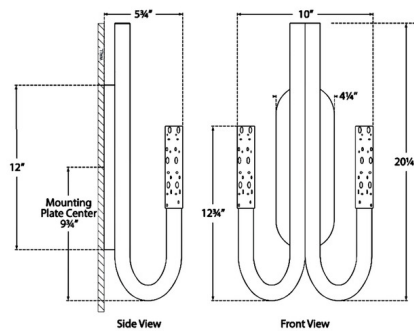

CLICK TO VIEW PRODUCT

Notes: