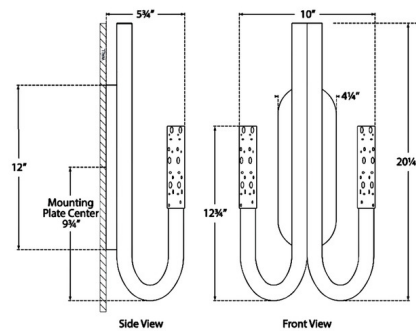

CLICK TO VIEW PRODUCT

Notes: