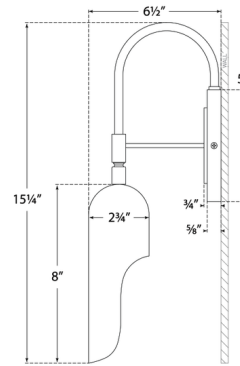

By Visual Comfort Signature

Description

Inspired by task light design, the Lucien Wall Sconce exhibits a minimal form defined by graceful, curved lines. This delicate and dynamic aesthetic lends a modern touch to any interior setting.

Shown in antique-burnished brass

Side View

Specifications

COLOR	N/A
BODY FINISH	Antique-Burnished Brass
WATTAGE	25W
DIMMER	Standard 120V
DIMENSIONS	5"W x 15.25"H x 6.5"D
BULB NOT INCLUDED	1 x T10/Medium (E26)/25W/120V Incandescent
OTHER BULB OPTIONS	1 x T10/Medium (E26)/120V LED