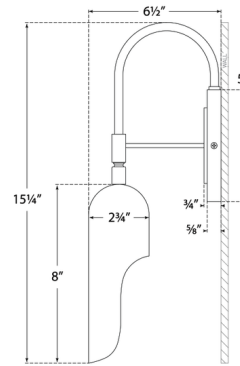

Side View

Specifications

COLOR	N/A
BODY FINISH	Antique-Burnished Brass
WATTAGE	25W
DIMMER	Standard 120V
DIMENSIONS	5"W x 15.25"H x 6.5"D
BULB NOT INCLUDED	1 x T10/Medium (E26)/25W/120V Incandescent
OTHER BULB OPTIONS	1 x T10/Medium (E26)/120V LED

CLICK TO VIEW PRODUCT

Notes: