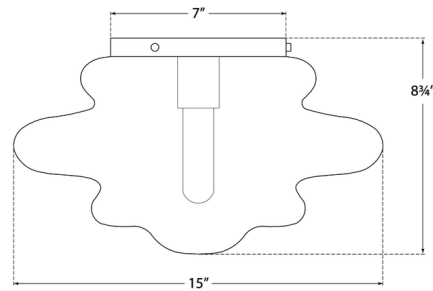

By Visual Comfort Signature

Description

Defined by its signature glass shade with undulating contour lines, the Tableau Ceiling Light embodies modern classic design. Place it in an entryway, bedroom, or living room to add a touch of contemporary elegance.

Shown in bronze / volcanic

Specifications

COLOR	Volcanic
BODY FINISH	Bronze
WATTAGE	60W
DIMMER	Standard 120V
DIMENSIONS	15"W x 8.75"H
BULB NOT INCLUDED	1 x Edison/Medium (E26)/60W/120V Incandescent
OTHER BULB OPTIONS	1 x Edison/Medium (E26)/120V LED 1 x T10/Medium (E26)/120V Incandescent 1 x T10/Medium (E26)/120V LED