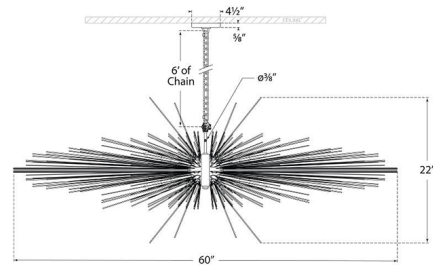

By Visual Comfort Signature

Description

Paying homage to vibrant organic forms and sleek metal, the Strada Linear Chandelier is a delicate sculpture of radiating metal quills. Lights shining from within the quills cast a striated glow, creating a dynamic play of light and shadows. This piece makes a striking modern design statement in any space, whether placed in a living room or over a dining table.

Shown in gold

Specifications

COLOR	N/A
BODY FINISH	Gold
WATTAGE	400W
DIMMER	Standard 120V
DIMENSIONS	60"L x 22.75"W x 22"H
BULB NOT INCLUDED	16 x B11/Candelabra (E12)/25W/120V Incandescent
OTHER BULB OPTIONS	16 x B11/Candelabra (E12)/120V LED