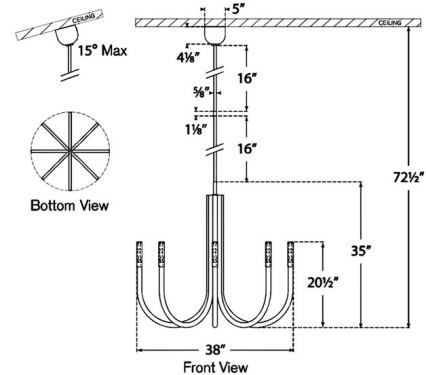

Description

The Rousseau Chandelier offers a sleek and minimalist aesthetic for your interior space. Its streamlined, contemporary design incorporates cylindrical glass, which projects a warm glow and gentle shadows throughout the space. Sloped ceiling to 15 degrees. Note: Custom Overall Heights are available. For quotes, please contact our sales team.

Specifications

COLOR Etched Crystal
BODY FINISH Polished Nickel
WATTAGE 280W
DIMMER Standard 120V
DIMENSIONS 38"W x 34.75"H
INTEGRATED LED MODULE 8 x LED/35W/120V LED

Technical Information

LAMP COLOR 2700K
LUMENS/WATT 80.00
LUMINOUS FLUX 2800 lumens

Notes:

Shown in polished nickel / etched crystal

CLICK TO VIEW PRODUCT