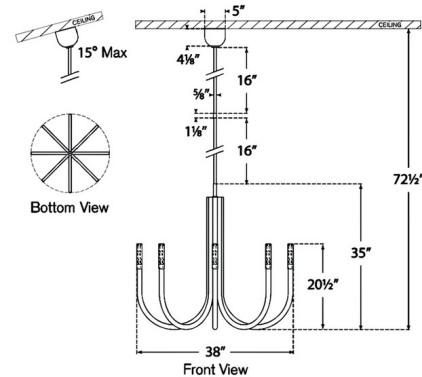

CLICK TO VIEW PRODUCT

Notes: