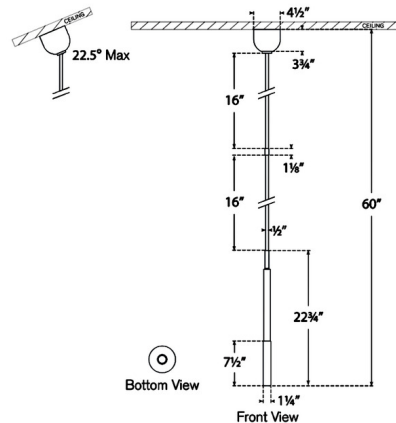

Lightology

lightology.com
866-954-4489
05-24-26

Project: _____

Company: _____

Location: _____ Fixture Type: _____

SPEC #: **VCG1240584**

Approved On: _____ Approved By: _____

Rousseau Tube Pendant By Visual Comfort Signature

Description

The Rousseau Tube Pendant offers a sleek and minimalist aesthetic for your interior space. Its streamlined, contemporary design incorporates cylindrical glass, which projects a warm glow and gentle shadows throughout the space. Sloped ceiling to 22.5 degrees. Note: Custom Overall Heights are available. For quotes, please contact our sales team.

Specifications

COLOR . . . . . Etched Crystal
BODY FINISH . . . . . Antique-Burnished Brass
WATTAGE 6W
DIMMER . . . . . Standard 120V
DIMENSIONS . . . . . 1.25"W x 22.75"H
INTEGRATED LED MODULE . . . . . 1 x LED/6W/120V LED

Technical Information

LAMP COLOR 2700K
LUMENS/WATT 83.33
LUMINOUS FLUX . . . . . 500 lumens

CLICK TO VIEW PRODUCT

Notes: