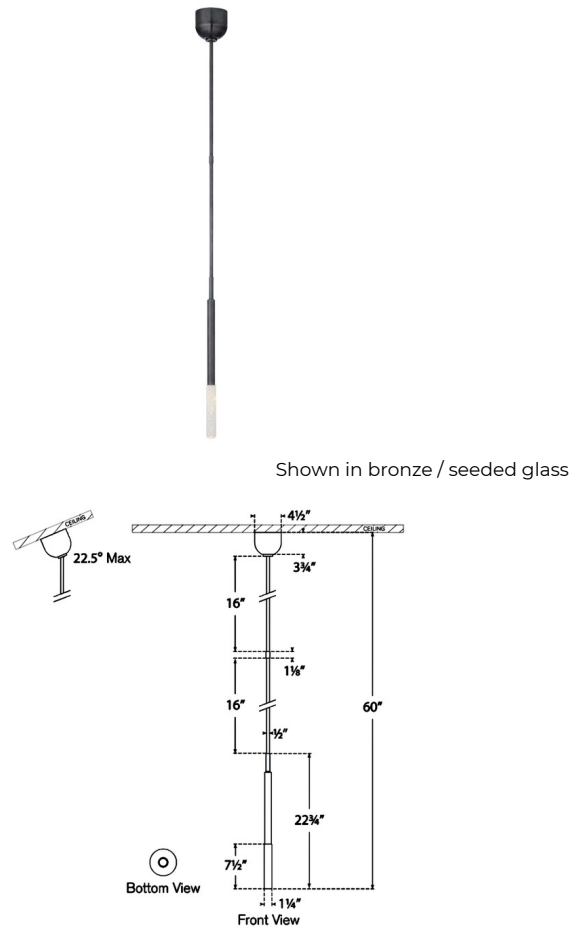

Lightology

lightology.com
866-954-4489
05-25-26

Project: _____
 Company: _____
 Location: _____ Fixture Type: _____
 SPEC #: **VCG1240587**
 Approved On: _____ Approved By: _____

Rousseau Tube Pendant By Visual Comfort Signature

Description

The Rousseau Tube Pendant offers a sleek and minimalist aesthetic for your interior space. Its streamlined, contemporary design incorporates cylindrical glass, which projects a warm glow and gentle shadows throughout the space. Sloped ceiling to 22.5 degrees. Note: Custom Overall Heights are available. For quotes, please contact our sales team.

Specifications

COLOR	Seeded Glass
BODY FINISH	Bronze
WATTAGE	6W
DIMMER	Standard 120V
DIMENSIONS	1.25"W x 22.75"H
INTEGRATED LED MODULE	1 x LED/6W/120V LED

Technical Information

LAMP COLOR	2700K
LUMENS/WATT	83.33
LUMINOUS FLUX	500 lumens