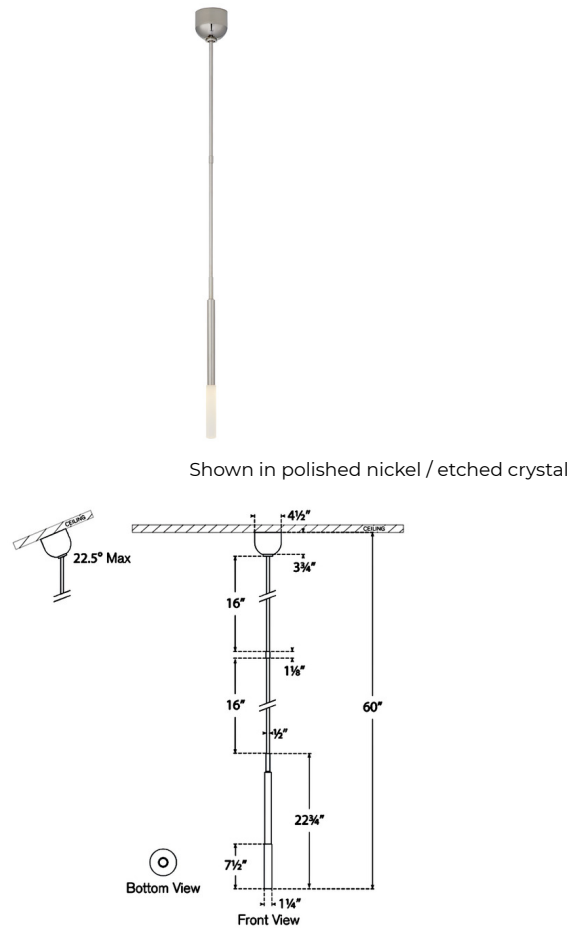

Lightology

lightology.com
866-954-4489
05-24-26

Project: _____
 Company: _____
 Location: _____ Fixture Type: _____
 SPEC #: **VCG1240588**
 Approved On: _____ Approved By: _____

Rousseau Tube Pendant By Visual Comfort Signature

Description

The Rousseau Tube Pendant offers a sleek and minimalist aesthetic for your interior space. Its streamlined, contemporary design incorporates cylindrical glass, which projects a warm glow and gentle shadows throughout the space. Sloped ceiling to 22.5 degrees. Note: Custom Overall Heights are available. For quotes, please contact our sales team.

Specifications

COLOR	Etched Crystal
BODY FINISH	Polished Nickel
WATTAGE	6W
DIMMER	Standard 120V
DIMENSIONS	1.25"W x 22.75"H
INTEGRATED LED MODULE	1 x LED/6W/120V LED

Technical Information

LAMP COLOR	2700K
LUMENS/WATT	83.33
LUMINOUS FLUX	500 lumens