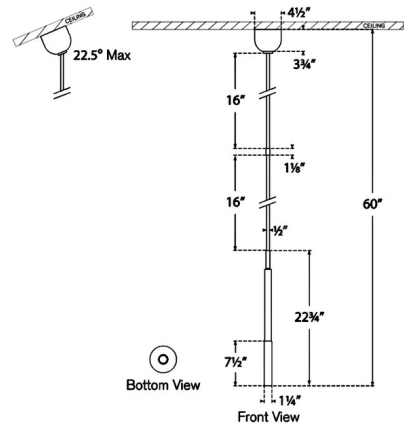

### Description

The Rousseau Tube Pendant offers a sleek and minimalist aesthetic for your interior space. Its streamlined, contemporary design incorporates cylindrical glass, which projects a warm glow and gentle shadows throughout the space. Sloped ceiling to 22.5 degrees. Note: Custom Overall Heights are available. For quotes, please contact our sales team.

### Specifications

COLOR	Seeded Glass
BODY FINISH	Polished Nickel
WATTAGE	6W
DIMMER	Standard 120V
DIMENSIONS	1.25"W x 22.75"H
INTEGRATED LED MODULE	1 x LED/6W/120V LED

### Technical Information

PRODUCT DIMENSIONS	Downrods: Two 16" Included
LAMP COLOR	2700K
LUMENS/WATT	83.33
LUMINOUS FLUX	500 lumens

Shown in polished nickel / seeded glass

CLICK TO VIEW PRODUCT

Notes: