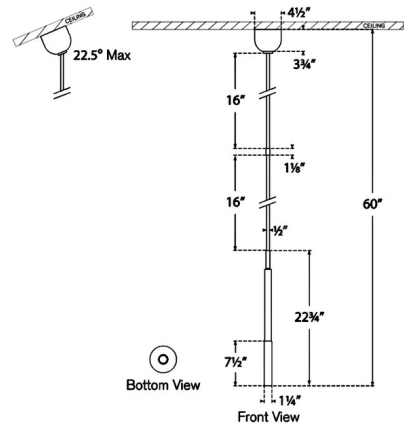

Shown in polished nickel / seeded glass

CLICK TO VIEW PRODUCT

Notes: