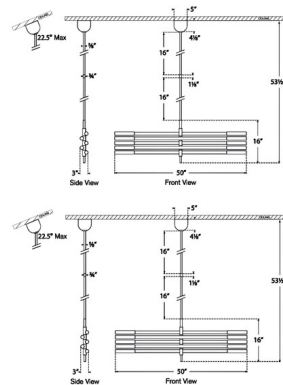

Lightology

lightology.com
866-954-4489
05-24-26

Project: _____

Company: _____

Location: _____ Fixture Type: _____

SPEC #: **VCG1240593**

Approved On: _____ Approved By: _____

Rousseau Articulating Tube Chandelier By Visual Comfort Signature

Description

The Rousseau Articulating Tube Chandelier offers a sleek and minimalist aesthetic for your interior space. Its streamlined, contemporary design incorporates cylindrical glass, which projects a warm glow and gentle shadows throughout the space. Adjust the arms, in multiple ways, to create your own unique look. Sloped ceiling to 22.5 degrees. Note: Custom Overall Heights are available. For quotes, please contact our sales team.

Shown in bronze / seeded glass

Specifications

COLOR Seeded Glass
BODY FINISH Bronze
WATTAGE 450W
DIMMER Standard 120V
DIMENSIONS 50"L x 3"W x 25"H
INTEGRATED LED MODULE 10 x LED/45W/120V LED

Technical Information