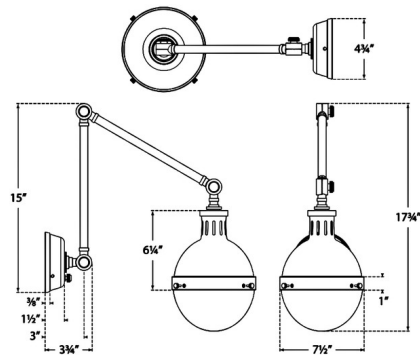

### Description

The Hicks Swing Arm Wall Light is versatile as both a modern and traditional piece. The use of metal bands with rivets adds a hint of industrialism to your interior space. The glass diffuser casts warm shadows across your room. Arm adjusts to direct light where you need it. Dimmer switch is located on the backplate.

### Specifications

COLOR	White
BODY FINISH	Hand-Rubbed Antique Brass
WATTAGE	60W
DIMMER	Standard 120V
DIMENSIONS	7.5"W x 17.75"H x 16.75"D
BULB NOT INCLUDED	1 x A19/Medium (E26)/60W/120V Incandescent
OTHER BULB OPTIONS	1 x A19/Medium (E26)/120V LED