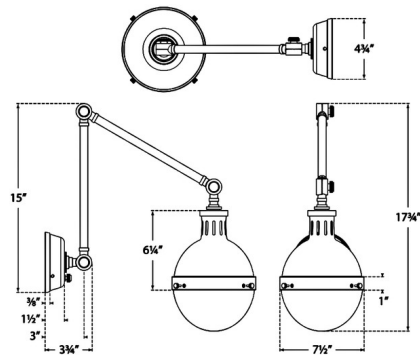

Shown in hand-rubbed antique brass / white

Specifications

COLOR	White
BODY FINISH	Hand-Rubbed Antique Brass
WATTAGE	60W
DIMMER	Standard 120V
DIMENSIONS	7.5"W x 17.75"H x 16.75"D
BULB NOT INCLUDED	1 x A19/Medium (E26)/60W/120V Incandescent
OTHER BULB OPTIONS	1 x A19/Medium (E26)/120V LED

CLICK TO VIEW PRODUCT

Notes: