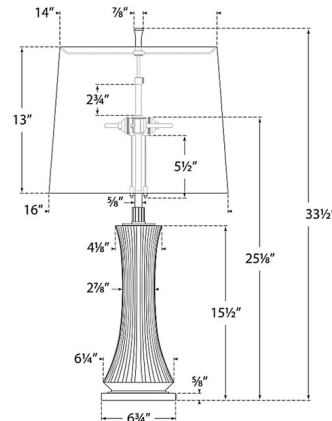

Lightology

lightology.com
866-954-4489
05-18-26

Project: _____
 Company: _____
 Location: _____ Fixture Type: _____
 SPEC #: **VCG1240612**
 Approved On: _____ Approved By: _____

Elena Table Lamp

By Visual Comfort Signature

Description

The Elena Table Lamp brings a clean decorative look to your interior space. The hourglass, crackled or smooth, ribbed body is topped by a tapered linen shade that casts warm light across your room. Dual On/Off pull chains are located on the lamp socket for independent light operation. Reactive Ceramic Glazes will vary in color and texture, making each piece unique.

Shown in white / linen

Specifications

COLOR	Linen
BODY FINISH	White
WATTAGE	120W
DIMMER	N/A
DIMENSIONS	16"W x 33.5"H
BULB NOT INCLUDED	2 x A19/Medium (E26)/60W/120V Incandescent
OTHER BULB OPTIONS	2 x A19/Medium (E26)/120V LED

Technical Information

PRODUCT DIMENSIONS	Cord: 144"
--------------------	-------	------------

CLICK TO VIEW PRODUCT

Notes: