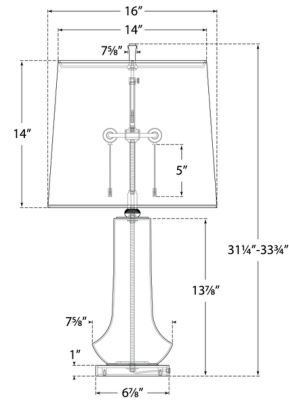

### Specifications

COLOR	.....	Linen
BODY FINISH	.....	Denim Porcelain
WATTAGE	.....	120W
DIMMER	.....	N/A
DIMENSIONS	.....	16"W x 31.25"H
BULB NOT INCLUDED	.....	2 x A19/Medium (E26)/60W/120V Incandescent
OTHER BULB OPTIONS	.....	2 x A19/Medium (E26)/120V LED