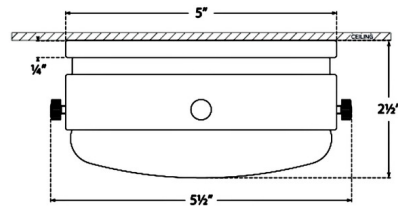

CLICK TO VIEW PRODUCT

Notes: