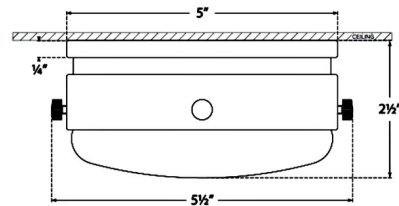

Shown in bronze / hand-rubbed antique brass / white

Specifications

COLOR	White
BODY FINISH	Bronze / Hand-Rubbed Antique Brass
WATTAGE	12W
DIMMER	Standard 120V
DIMENSIONS	5.5"W x 2.5"H
INTEGRATED LED MODULE	1 x LED/12W/120V LED