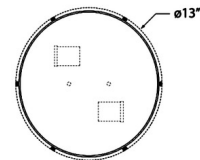

Specifications

COLOR White
 BODY FINISH Antique Nickel
 WATTAGE 120W
 DIMMER Standard 120V
 DIMENSIONS 13"W x 5.5"H
 BULB NOT INCLUDED 2 x A19/Medium (E26)/60W/120V Incandescent
 OTHER BULB OPTIONS 2 x A19/Medium (E26)/120V LED

Shown in antique nickel / white

Front View

CLICK TO VIEW PRODUCT

Notes: