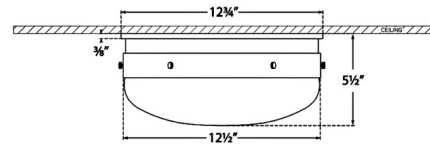

Shown in antique nickel / white

Front View