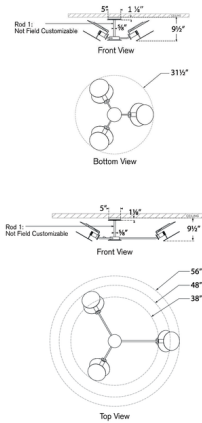

Description

The distinctive Osiris Semi Flush Ceiling Light draws attention with its layered circles design, making a bold geometric statement. Each bulb is positioned between a metal disc and a linen diffuser disc, creating a blend of reflected, direct and diffused light to illuminate your space. For a more industrial look, try styling the fixture without the linen diffusers.

Shown in hand-rubbed antique brass / linen

Specifications

COLOR	Linen
BODY FINISH	Hand-Rubbed Antique Brass
WATTAGE	120W
DIMMER	Standard 120V
DIMENSIONS	31.5"W x 9.5"H
BULB NOT INCLUDED	3 x A19/Medium (E26)/40W/120V Incandescent
OTHER BULB OPTIONS	3 x A19/Medium (E26)/120V LED