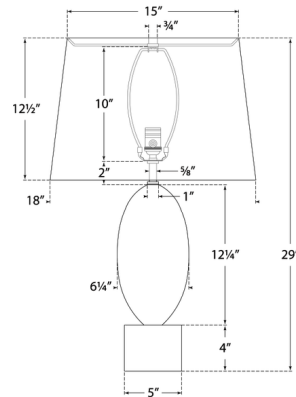

Shown in alabaster / linen

Specifications

COLOR	Linon
BODY FINISH	Alabaster
WATTAGE	100W
DIMMER	Included
DIMENSIONS	18"W x 29"H
BULB NOT INCLUDED	1 x A19/Medium (E26)/100W/120V Incandescent
OTHER BULB OPTIONS	1 x A19/Medium (E26)/120V LED