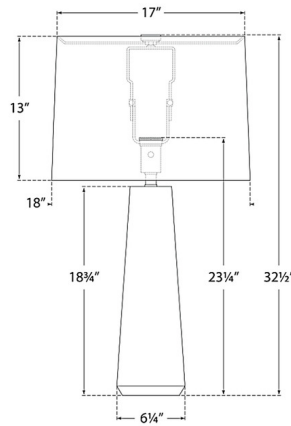

Shown in polar blue crackle / linen

Specifications

COLOR Linen
BODY FINISH Polar Blue Crackle
WATTAGE 100W
DIMMER Included
DIMENSIONS 18"W x 32.5"H
BULB NOT INCLUDED 1 x A19/Medium (E26)/100W/120V Incandescent
OTHER BULB OPTIONS 1 x A19/Medium (E26)/120V LED

Technical Information

PRODUCT DIMENSIONS Cord: 144"

CLICK TO VIEW PRODUCT

Notes: