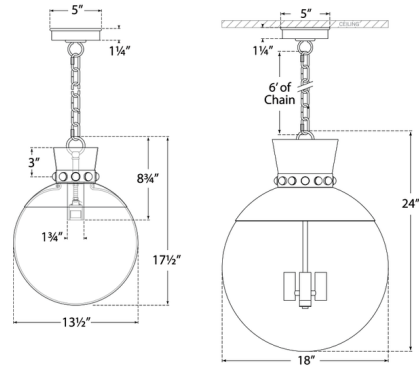

### Specifications

COLOR . . . . . Clear  
BODY FINISH . . . . . Gild / White  
WATTAGE . . . . . 9W  
DIMMER . . . . . Standard 120V  
DIMENSIONS . . . . . 13.5"W x 17.5"H  
BULB NOT INCLUDED . . . . . 1 x A19/Medium (E26)/9W/120V LED