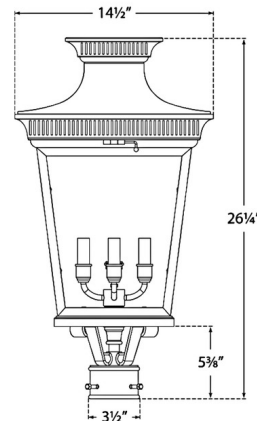

By Visual Comfort Signature

Description

The Elsinore Outdoor Post Light brings a bold, traditional look to your exterior space. The classic lantern style body is complemented by glass panels that cast warm shadows across your area. Note: Standard 3 inch post is required, and sold separately. Note: Finish will weather and patina over time. Extreme conditions may deteriorate the finish.

Shown in black / clear

Specifications

COLOR	Clear
BODY FINISH	Black
WATTAGE	160W
DIMMER	Standard 120V
DIMENSIONS	14.5"W x 26.25"H
BULB NOT INCLUDED	4 x B10/Candelabra (E12)/40W/120V Incandescent
OTHER BULB OPTIONS	4 x B10/Candelabra (E12)/120V LED