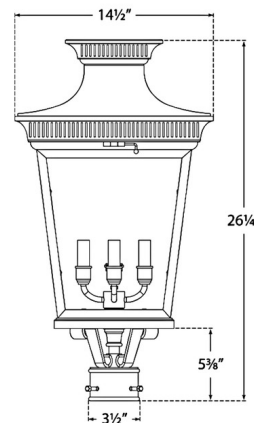

By Visual Comfort Signature

Description

The Elsinore Outdoor Post Light brings a bold, traditional look to your exterior space. The classic lantern style body is complemented by glass panels that cast warm shadows across your area. Note: Standard 3 inch post is required, and sold separately. Note: Finish will weather and patina over time. Extreme conditions may deteriorate the finish.

Shown in black / clear

Specifications

COLOR	Clear
BODY FINISH	Black
WATTAGE	160W
DIMMER	Standard 120V
DIMENSIONS	14.5"W x 26.25"H
BULB NOT INCLUDED	4 x B10/Candelabra (E12)/40W/120V Incandescent
OTHER BULB OPTIONS	4 x B10/Candelabra (E12)/120V LED