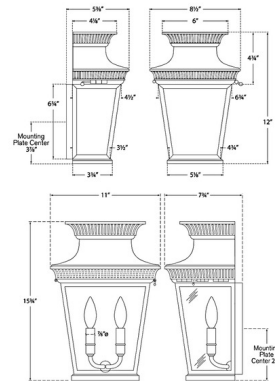

By Visual Comfort Signature

Description

The Elsinore Outdoor Wall Light brings a bold, traditional look to your exterior space. The classic lantern style body is complemented by glass panels that cast warm shadows across your area. Note: Finish will weather and patina over time. Extreme conditions may deteriorate the finish.

Shown in weathered zinc / clear

Specifications

COLOR	Clear
BODY FINISH	Weathered Zinc
WATTAGE	40W
DIMMER	Standard 120V
DIMENSIONS	8.5"W x 12"H x 5.325"D
BULB NOT INCLUDED	1 x B10/Candelabra (E12)/40W/120V Incandescent
OTHER BULB OPTIONS	1 x B10/Candelabra (E12)/120V LED