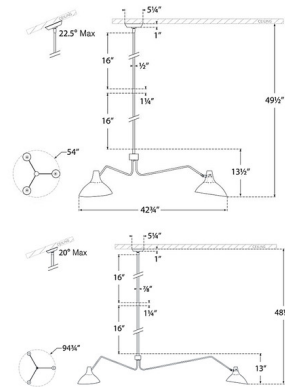

Description

The Charlton Chandelier brings a practical elegance to your interior space. The oversized, spider like frame is complemented by three curved shade that casts warm light across your room. Note: Rods are not customizable. Small size is Sloped ceiling to 22.5 degrees max. Large size is sloped ceiling to 20 degrees max. Note: Custom Overall Heights are available. For quotes, please contact our sales team.

Shown in brass / black

Specifications

COLOR	Black
BODY FINISH	Brass
WATTAGE	120W
DIMMER	Standard 120V
DIMENSIONS	54"W x 13.5"H
BULB NOT INCLUDED	3 x A19/Medium (E26)/40W/120V Incandescent
OTHER BULB OPTIONS	3 x A19/Medium (E26)/120V LED