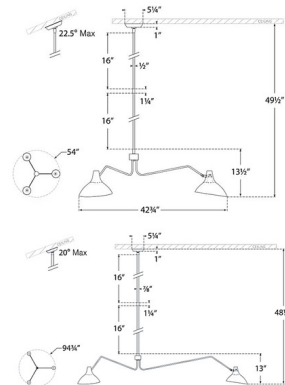

### Description

The Charlton Chandelier brings a practical elegance to your interior space. The oversized, spider like frame is complemented by three curved shade that casts warm light across your room. Note: Rods are not customizable. Small size is Sloped ceiling to 22.5 degrees max. Large size is sloped ceiling to 20 degrees max. Note: Custom Overall Heights are available. For quotes, please contact our sales team.

### Specifications

COLOR	White
BODY FINISH	Brass
WATTAGE	120W
DIMMER	Standard 120V
DIMENSIONS	54"W x 13.5"H
BULB NOT INCLUDED	3 x A19/Medium (E26)/40W/120V Incandescent
OTHER BULB OPTIONS	3 x A19/Medium (E26)/120V LED

### Technical Information

PRODUCT DIMENSIONS	Downrods: Two 16" Included
--------------------	----------------------------

CLICK TO VIEW PRODUCT

Notes: