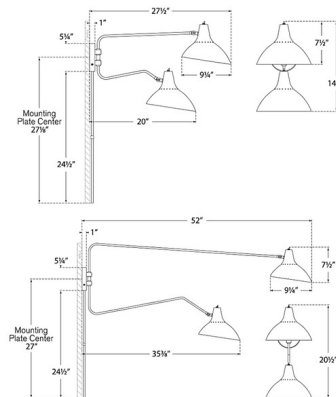

Lightology

lightology.com
866-954-4489
04-22-26

Project: _____

Company: _____

Location: _____ Fixture Type: _____

SPEC #: **VCG1240678**

Approved On: _____ Approved By: _____

Charlton Double Arm Plug-in Wall Sconce By Visual Comfort Signature

Description

The Charlton Double Arm Plug-in Wall Sconce brings a practical elegance to your interior space. Two adjustable arms are complemented by a pivoting, curved shade that casts warm light across your room. Each head has its own On/Off switch located at the top of the head. Matching cover cord included. Note: May be hardwired, see installation instructions.

Shown in brass / hand rubbed antique brass

Specifications

COLOR Hand Rubbed Antique Brass
BODY FINISH Brass
WATTAGE 80W
DIMMER Standard 120V
DIMENSIONS 52"W x 14.5"H x 27.5"D
BULB NOT INCLUDED 2 x A19/Medium (E26)/40W/120V Incandescent
OTHER BULB OPTIONS 2 x A19/Medium (E26)/120V LED