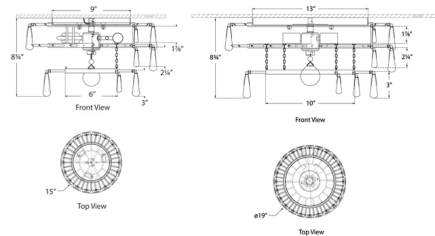

Shown in gild / crystal

Specifications

COLOR Crystal
 BODY FINISH Gild
 WATTAGE 120W
 DIMMER Standard 120V
 DIMENSIONS 15"W x 8.75"H
 BULB NOT INCLUDED 3 x CA11/Candelabra (E12)/40W/120V Incandescent
 OTHER BULB OPTIONS 3 x CA11/Candelabra (E12)/120V LED