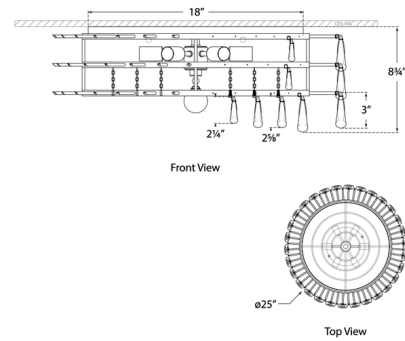

By Visual Comfort Signature

Description

The Liscia Large Ceiling Light is a radiating accent piece for your space, showcasing dazzling rounds of teardrop crystals. Whether used to light an entryway, hallway, or bedroom, this flush mount elevates your space with a dash of glamour and classic elegance.

Shown in burnished silver leaf / crystal

Specifications

COLOR	Crystal
BODY FINISH	Burnished Silver Leaf
WATTAGE	240W
DIMMER	Standard 120V
DIMENSIONS	25"W x 8.75"H
BULB NOT INCLUDED	6 x CA11/Candelabra (E12)/40W/120V Incandescent
OTHER BULB OPTIONS	6 x CA11/Candelabra (E12)/120V LED