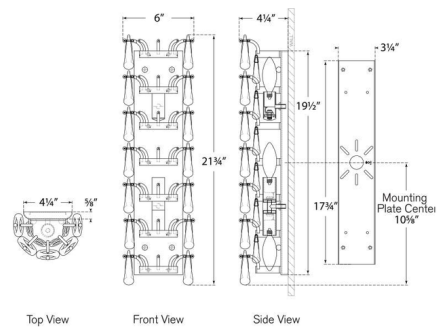

Shown in gild / crystal

Specifications

COLOR Crystal
 BODY FINISH Gild
 WATTAGE 120W
 DIMMER Standard 120V
 DIMENSIONS 6"W x 21.75"H x 4.25"D
 BULB NOT INCLUDED 3 x CA11/Candelabra (E12)/40W/120V Incandescent
 OTHER BULB OPTIONS 3 x CA11/Candelabra (E12)/120V LED