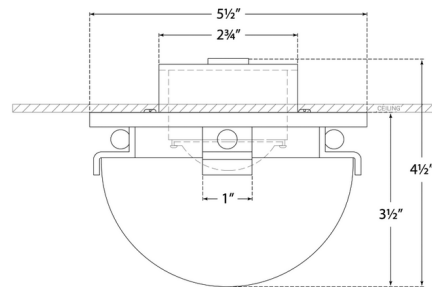

### Specifications

COLOR	White Strie
BODY FINISH	Hand-Rubbed Antique Brass
WATTAGE	12W
DIMMER	Standard 120V
DIMENSIONS	5.5"W x 3.5"H
INTEGRATED LED MODULE	1 x LED/12W/120V LED