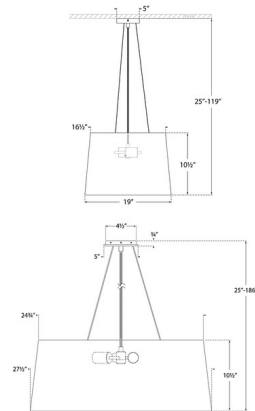

Shown in matte black / white

Specifications

COLOR White
BODY FINISH Matte Black
WATTAGE 120W
DIMMER Standard 120V
DIMENSIONS 19"W x 10.5"H
BULB NOT INCLUDED 2 x A19/Medium (E26)/60W/120V Incandescent
OTHER BULB OPTIONS 2 x A19/Medium (E26)/120V LED