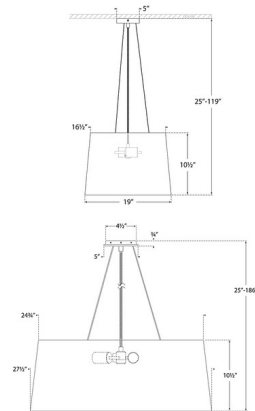

Description

The Halo Pendant adds old world artistry with a clean modernism to your interior space. The smooth frame surrounds a glass diffuser that casts a warm, ambient glow across your room. Note: Height is not adjustable after installation.

Shown in matte black / white

Specifications

COLOR	White
BODY FINISH	Matte Black
WATTAGE	120W
DIMMER	Standard 120V
DIMENSIONS	19"W x 10.5"H
BULB NOT INCLUDED	2 x A19/Medium (E26)/60W/120V Incandescent
OTHER BULB OPTIONS	2 x A19/Medium (E26)/120V LED