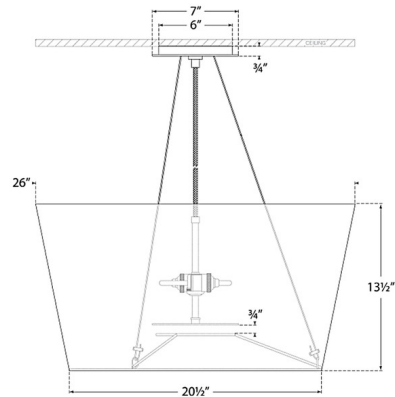

CLICK TO VIEW PRODUCT

Notes: