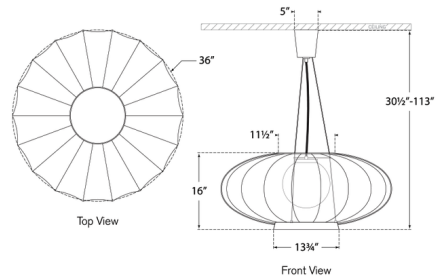

### Specifications

COLOR	Rice Paper
BODY FINISH	Soft Brass
WATTAGE	75W
DIMMER	Standard 120V
DIMENSIONS	36"W x 16"H
BULB NOT INCLUDED	1 x A19/Medium (E26)/75W/120V Incandescent
OTHER BULB OPTIONS	1 x A19/Medium (E26)/120V LED