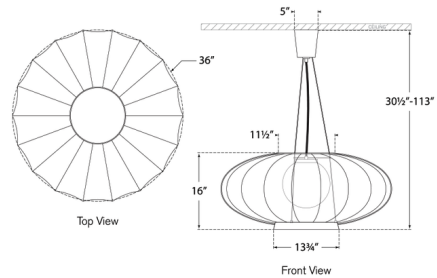

Description

The Paper Moon Pendant gives off a sense of serenity through its light, airy lantern design. Whether hung in an entryway or over a dining table, it creates a warm, welcoming environment as light shines through the generously sized round paper shade.

Shown in soft brass / rice paper

Specifications

COLOR	Rice Paper
BODY FINISH	Soft Brass
WATTAGE	75W
DIMMER	Standard 120V
DIMENSIONS	36"W x 16"H
BULB NOT INCLUDED	1 x A19/Medium (E26)/75W/120V Incandescent
OTHER BULB OPTIONS	1 x A19/Medium (E26)/120V LED