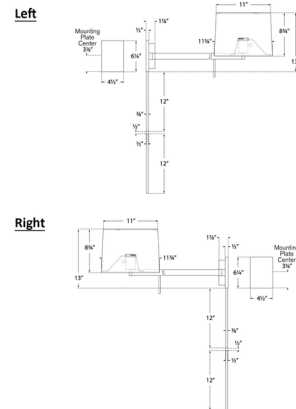

By Visual Comfort Signature

Description

The Sweep Swing Arm Wall Sconce combines form and function with its sleek, swiveling arm design. Its simple metal arm is paired with a subtly tapered linen shade for a clean, contemporary aesthetic. Use it as a bedside reading lamp or place it by a comfortable chair in the living room. This wall light can be installed as hardwired or plug-in fixture. Cord covers are included for plug-in use. Arm swings 180 degrees left to right; arm is angled 135 degrees to the left or right.

Shown in bronze / linen

Specifications

COLOR	Linen
BODY FINISH	Bronze
WATTAGE	40W
DIMMER	Included
DIMENSIONS	11.75"W x 13"H x 29.5"D
BULB NOT INCLUDED	1 x A19/Medium (E26)/40W/120V Incandescent
OTHER BULB OPTIONS	1 x A19/Medium (E26)/120V LED