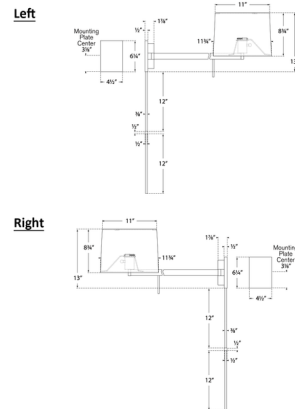

By Visual Comfort Signature

Description

The Sweep Swing Arm Wall Sconce combines form and function with its sleek, swiveling arm design. Its simple metal arm is paired with a subtly tapered linen shade for a clean, contemporary aesthetic. Use it as a bedside reading lamp or place it by a comfortable chair in the living room. This wall light can be installed as hardwired or plug-in fixture. Cord covers are included for plug-in use. Arm swings 180 degrees left to right; arm is angled 135 degrees to the left or right.

Shown in bronze / linen

Specifications

COLOR	Linen
BODY FINISH	Bronze
WATTAGE	40W
DIMMER	Included
DIMENSIONS	11.75"W x 13"H x 29.5"D
BULB NOT INCLUDED	1 x A19/Medium (E26)/40W/120V Incandescent
OTHER BULB OPTIONS	1 x A19/Medium (E26)/120V LED