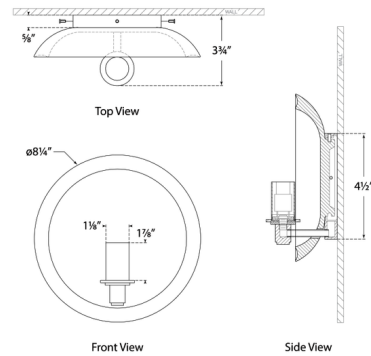

Description

The Leeds Small Round Sconce combines a candlestick lamp holder and ceramic plate for a simple, artistic look. The reactive ceramic glaze adds an organic quality to the fixture, and may vary in color and texture. Use this light individually or in multiples to light an entryway, living room, or dining area.

Shown in ivory

Specifications

COLOR	N/A
BODY FINISH	Ivory
WATTAGE	40W
DIMMER	Standard 120V
DIMENSIONS	8.25"W x 8.25"H x 3.75"D
BULB NOT INCLUDED	1 x CA11/Candelabra (E12)/40W/120V Incandescent
OTHER BULB OPTIONS	1 x CA11/Candelabra (E12)/120V LED