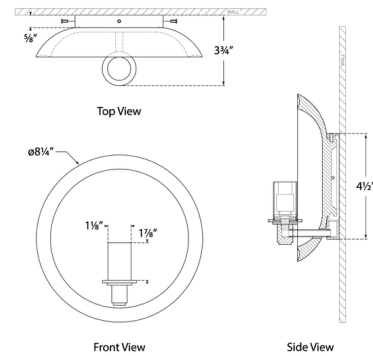

Description

The Leeds Small Round Sconce combines a candlestick lamp holder and ceramic plate for a simple, artistic look. The reactive ceramic glaze adds an organic quality to the fixture, and may vary in color and texture. Use this light individually or in multiples to light an entryway, living room, or dining area.

Shown in oslo blue

Specifications

| | |
|--------------------|---|
| COLOR | N/A |
| BODY FINISH | Oslo Blue |
| WATTAGE | 40W |
| DIMMER | Standard 120V |
| DIMENSIONS | 8.25"W x 8.25"H x 3.75"D |
| BULB NOT INCLUDED | 1 x CA11/Candelabra (E12)/40W/120V Incandescent |
| OTHER BULB OPTIONS | 1 x CA11/Candelabra (E12)/120V LED |