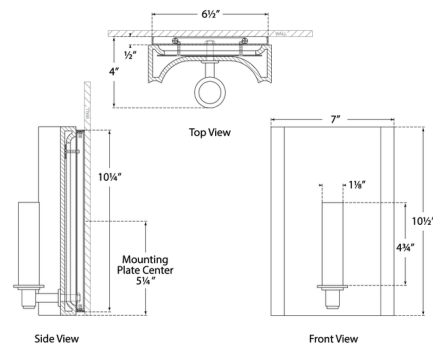

### Description

The Leeds Small Rectangle Sconce combines a candlestick lamp holder and ceramic panel for a simple, artistic look. The reactive ceramic glaze adds an organic quality to the fixture, and may vary in color and texture. Use this light individually or in multiples to light an entryway, living room, or dining area.

### Specifications

COLOR . . . . .	N/A
BODY FINISH . . . . .	Shellish Gray
WATTAGE . . . . .	40W
DIMMER . . . . .	Standard 120V
DIMENSIONS . . . . .	7"W x 10.5"H x 4"D
BULB NOT INCLUDED . . . . .	1 x CA11/Candelabra (E12)/40W/120V Incandescent
OTHER BULB OPTIONS . . . . .	1 x CA11/Candelabra (E12)/120V LED