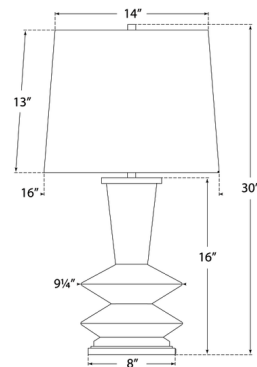

Shown in lilac / linen

Specifications

| | |
|--------------------|---|
| COLOR | Linen |
| BODY FINISH | Lilac |
| WATTAGE | 100W |
| DIMMER | Included |
| DIMENSIONS | 16"W x 30"H |
| BULB NOT INCLUDED | 1 x A19/Medium (E26)/100W/120V Incandescent |
| OTHER BULB OPTIONS | 1 x A19/Medium (E26)/120V LED |